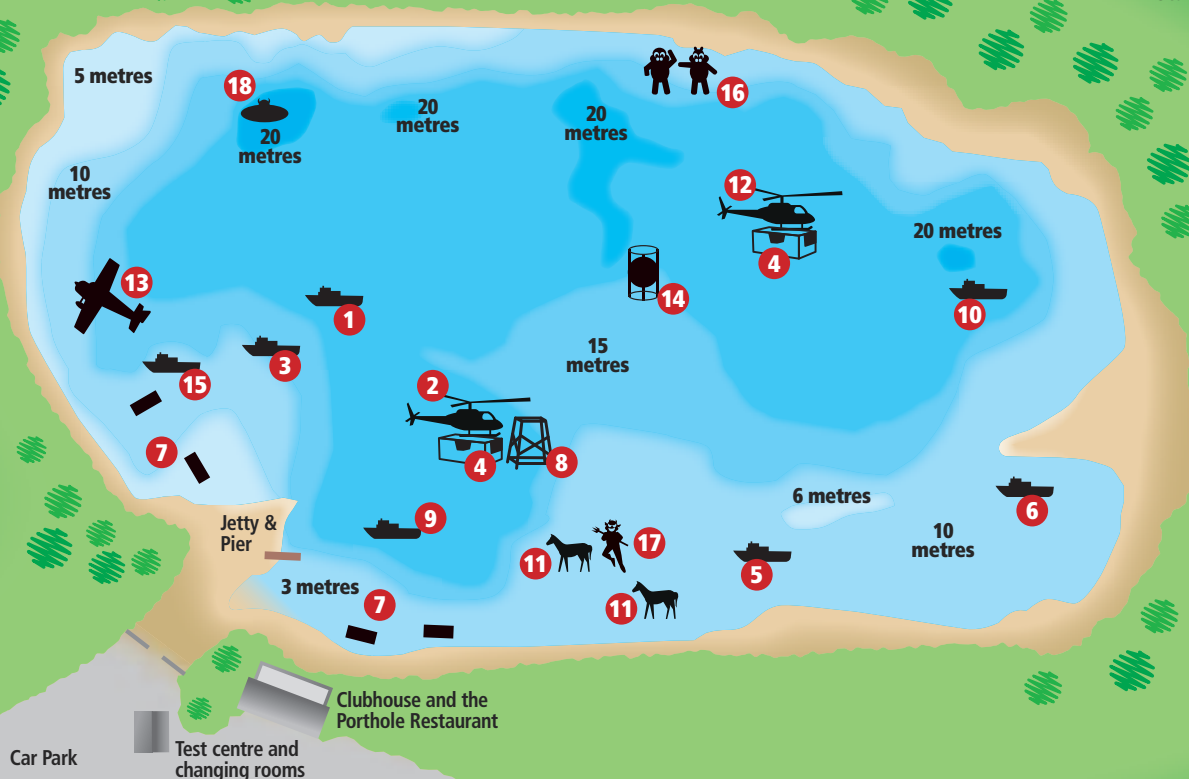

CAPERNWRAY

Scale 50m

KEY

- 1 Podsnap minesweeper
- 2 Wessex Dragonfly helicopter
- 3 The African Queen

- 4 The Caves
- 5 Dreamer
- 6 Orca
- 7 Novice training areas
- 8 Mini oil rig

- 9 The Gypsy Moth
- 10 Candida II
- 11 Lord Lucan and Shergar
- 12 Wessex helicopter
- 13 Cessna light aircraft

- 14 Vidor diving bell
- 15 The Answer
- 16 The pigs
- 17 Sandy the She-Devil
- 18 The Flying Saucer