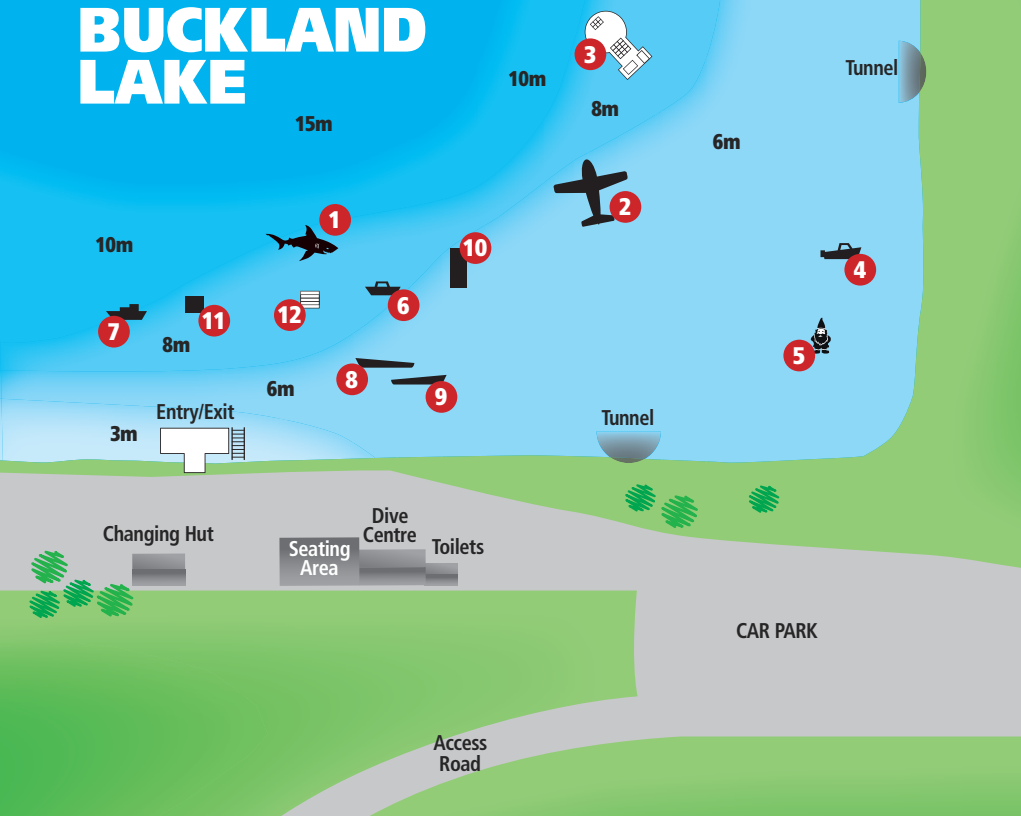

BUCKLAND LAKE

KEY

1 Great white shark

2 Sigma aircraft

3 Pump House

4 Caitlin

5 Gnome Garden

6 Lady Di

7 Port Rose

8 Fletcher

9 Happy Days

10 Main training platform

11 Training platform

12 Training platform